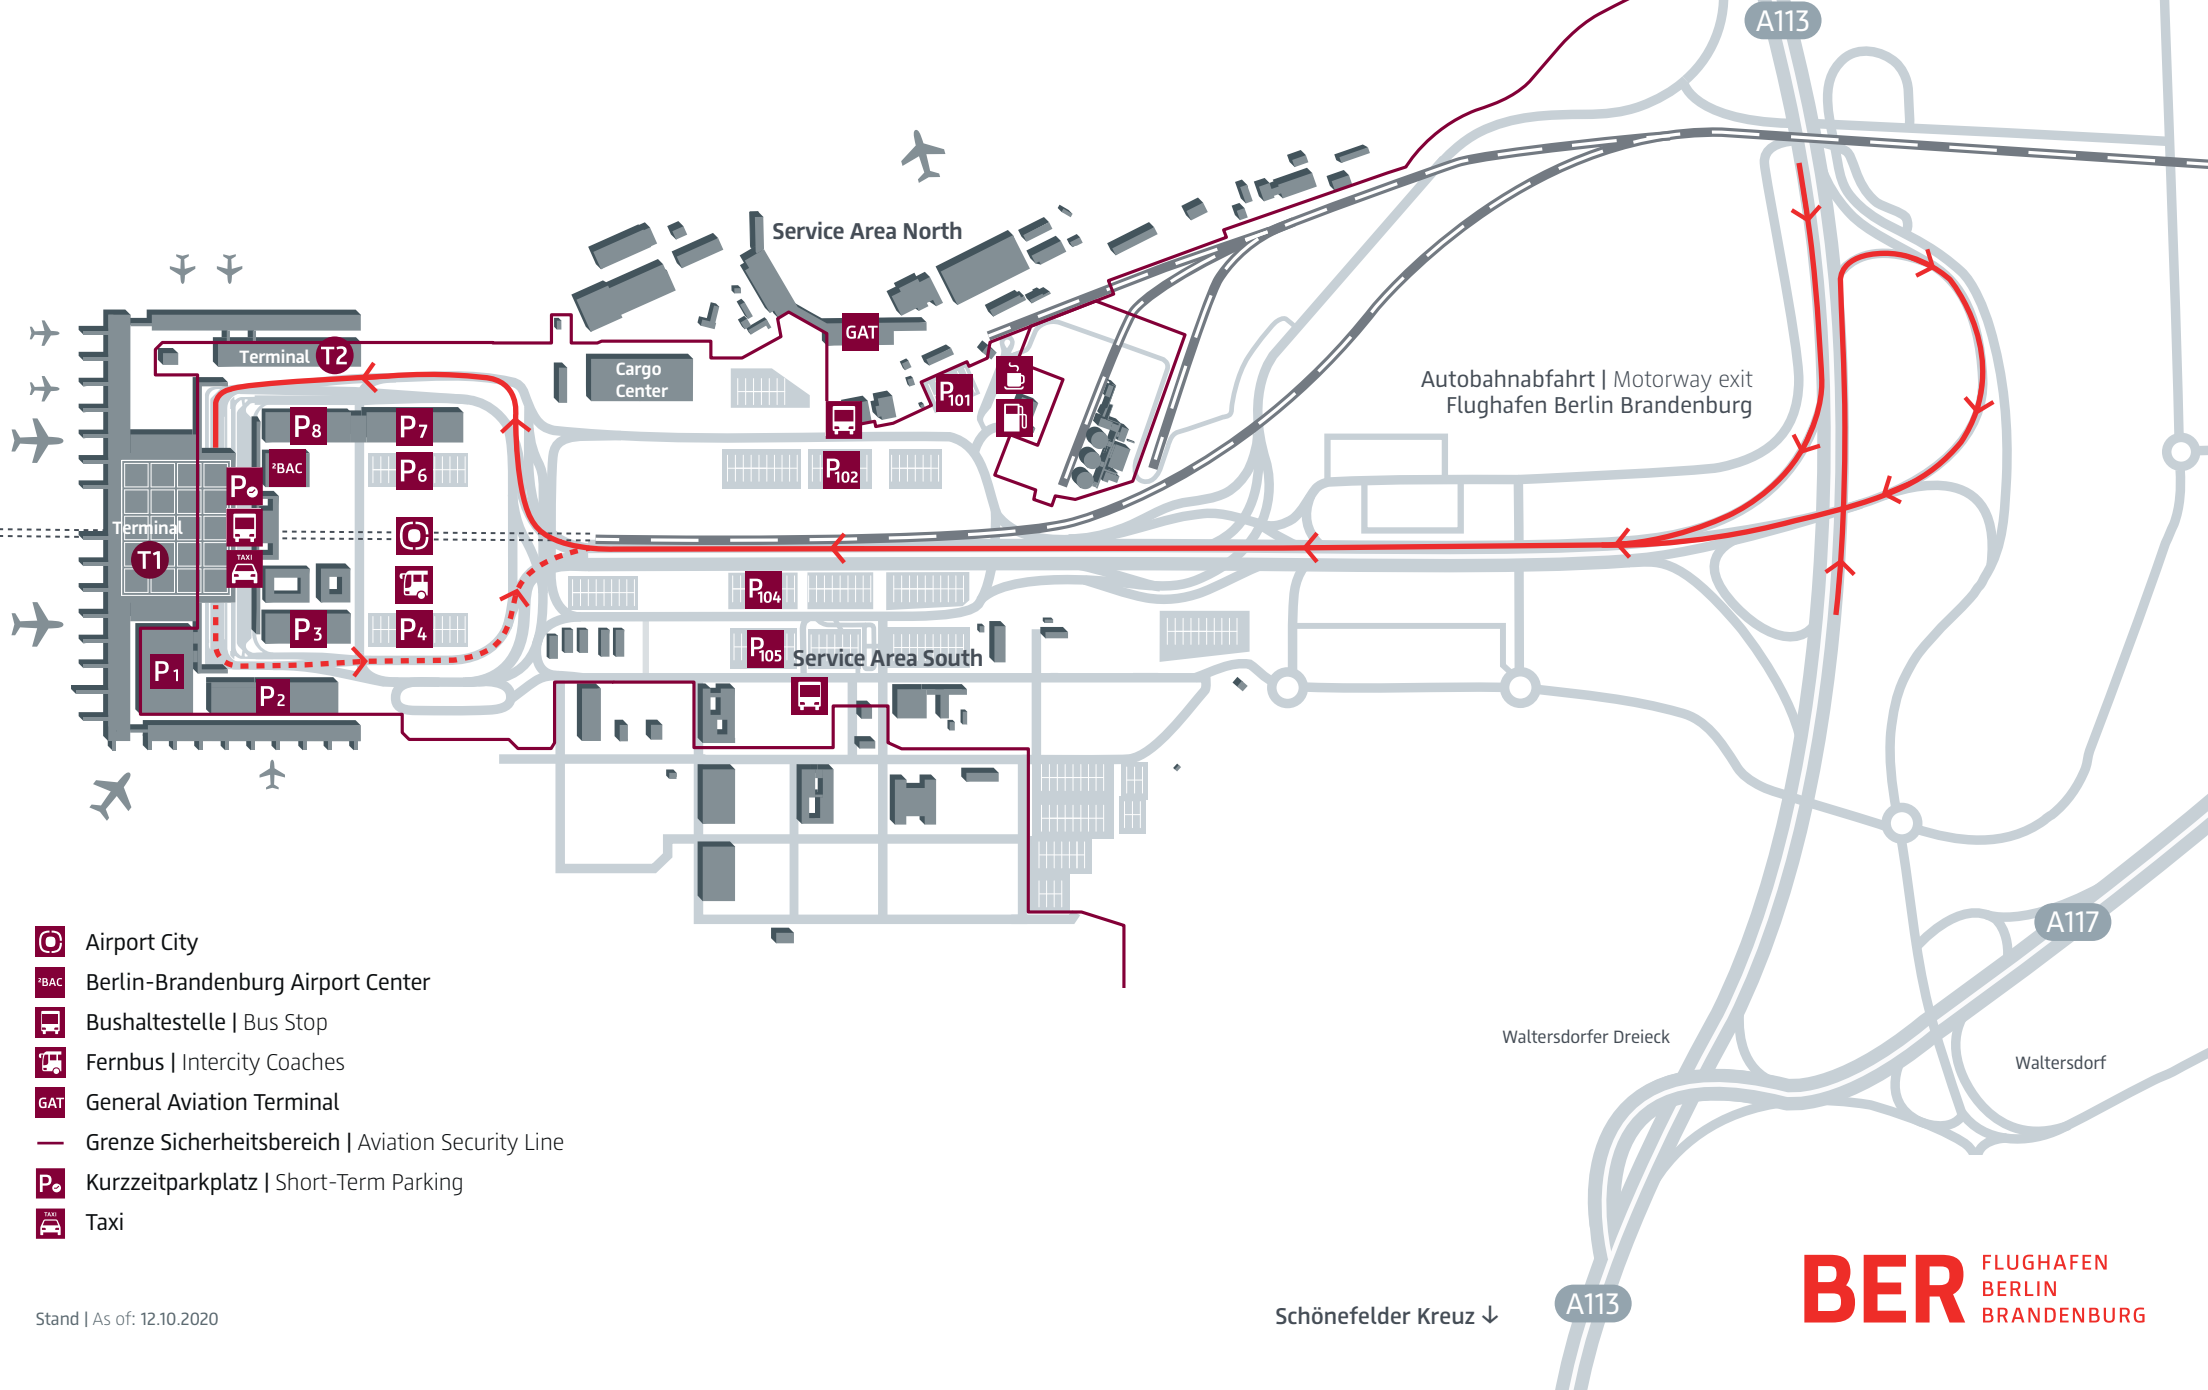

Flughafen Berlin Brandenburg – Anfahrt T1/T2

Berlin Brandenburg Airport – Directions T1/T2

↑ Berlin
 Flughafen BER Terminal 5
 Autobahnabfahrt | Motorway exit
 Schönefeld Süd

-  Airport City
-  Berlin-Brandenburg Airport Center
-  Bushaltestelle | Bus Stop
-  Fernbus | Intercity Coaches
-  GAT | General Aviation Terminal
-  Grenze Sicherheitsbereich | Aviation Security Line
-  Kurzzeitparkplatz | Short-Term Parking
-  Taxi